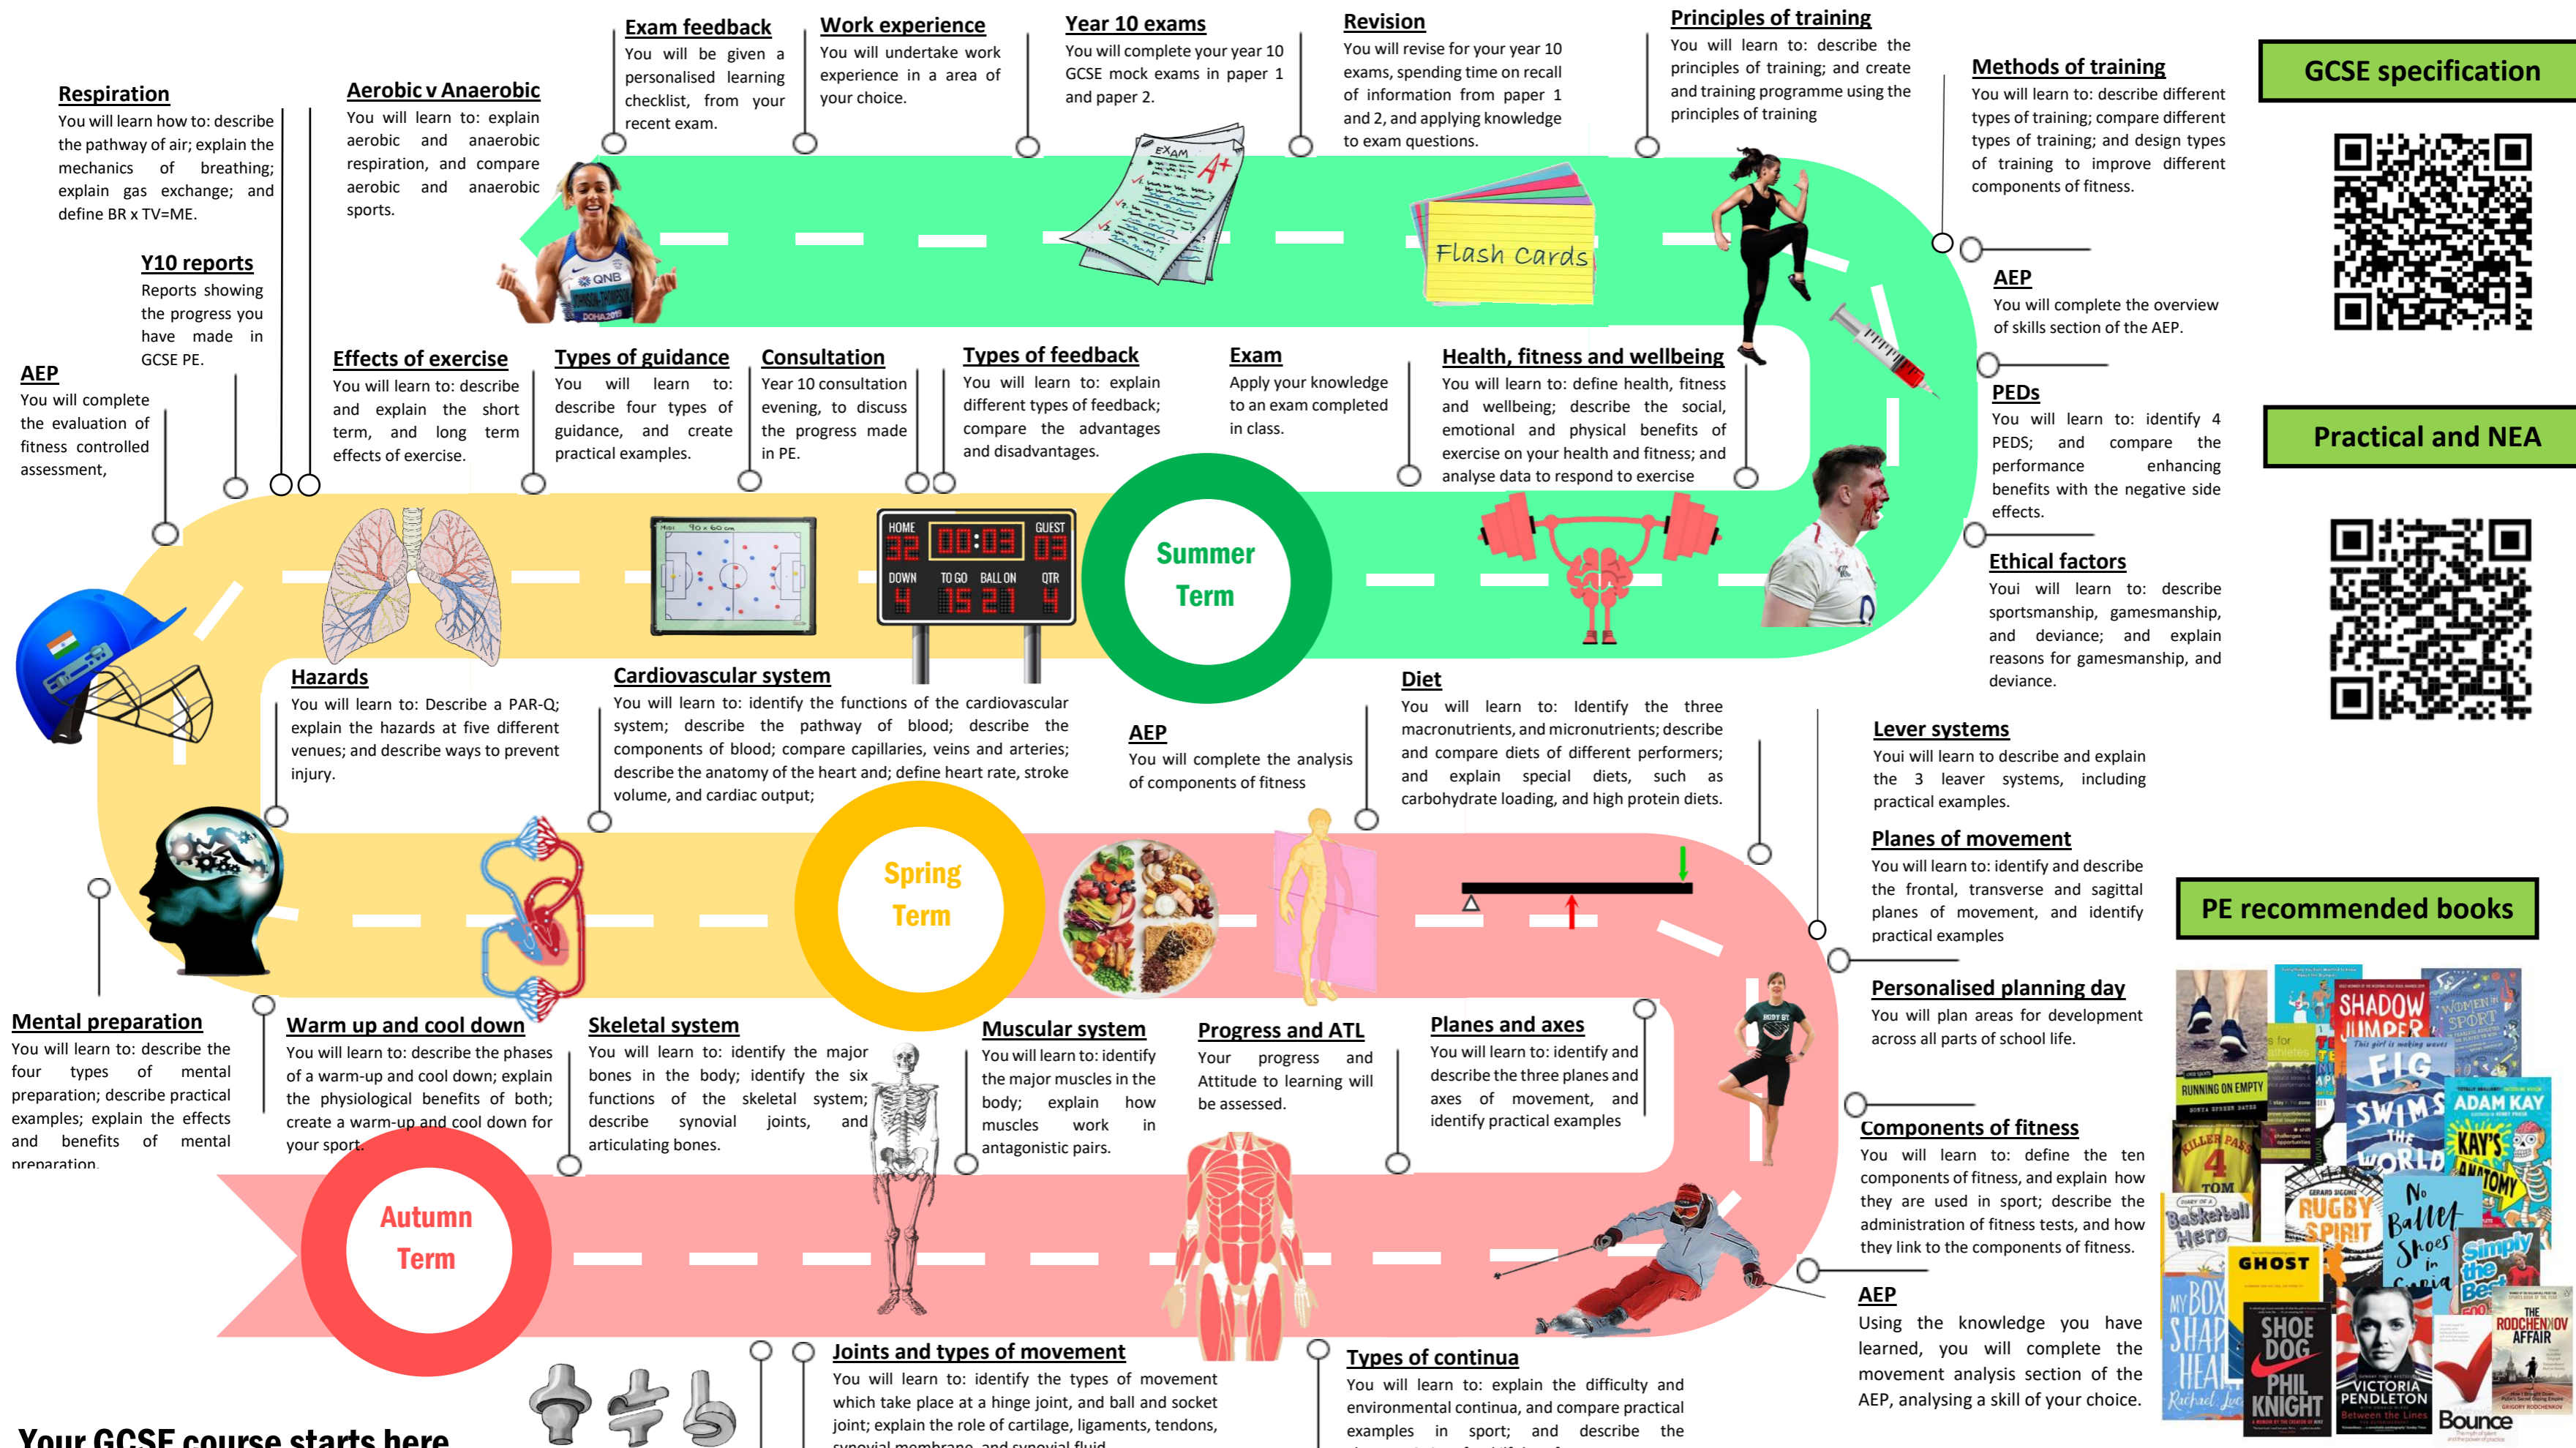

The Priory school - Physical Education

Year 10 GCSE – Curriculum map 2020-2021

GCSE specification

Practical and NEA

PE recommended books

Your GCSE course starts here...

The Priory school - Physical Education

Year 11 GCSE – Curriculum map 2020-2021

Your GCSE continues here...