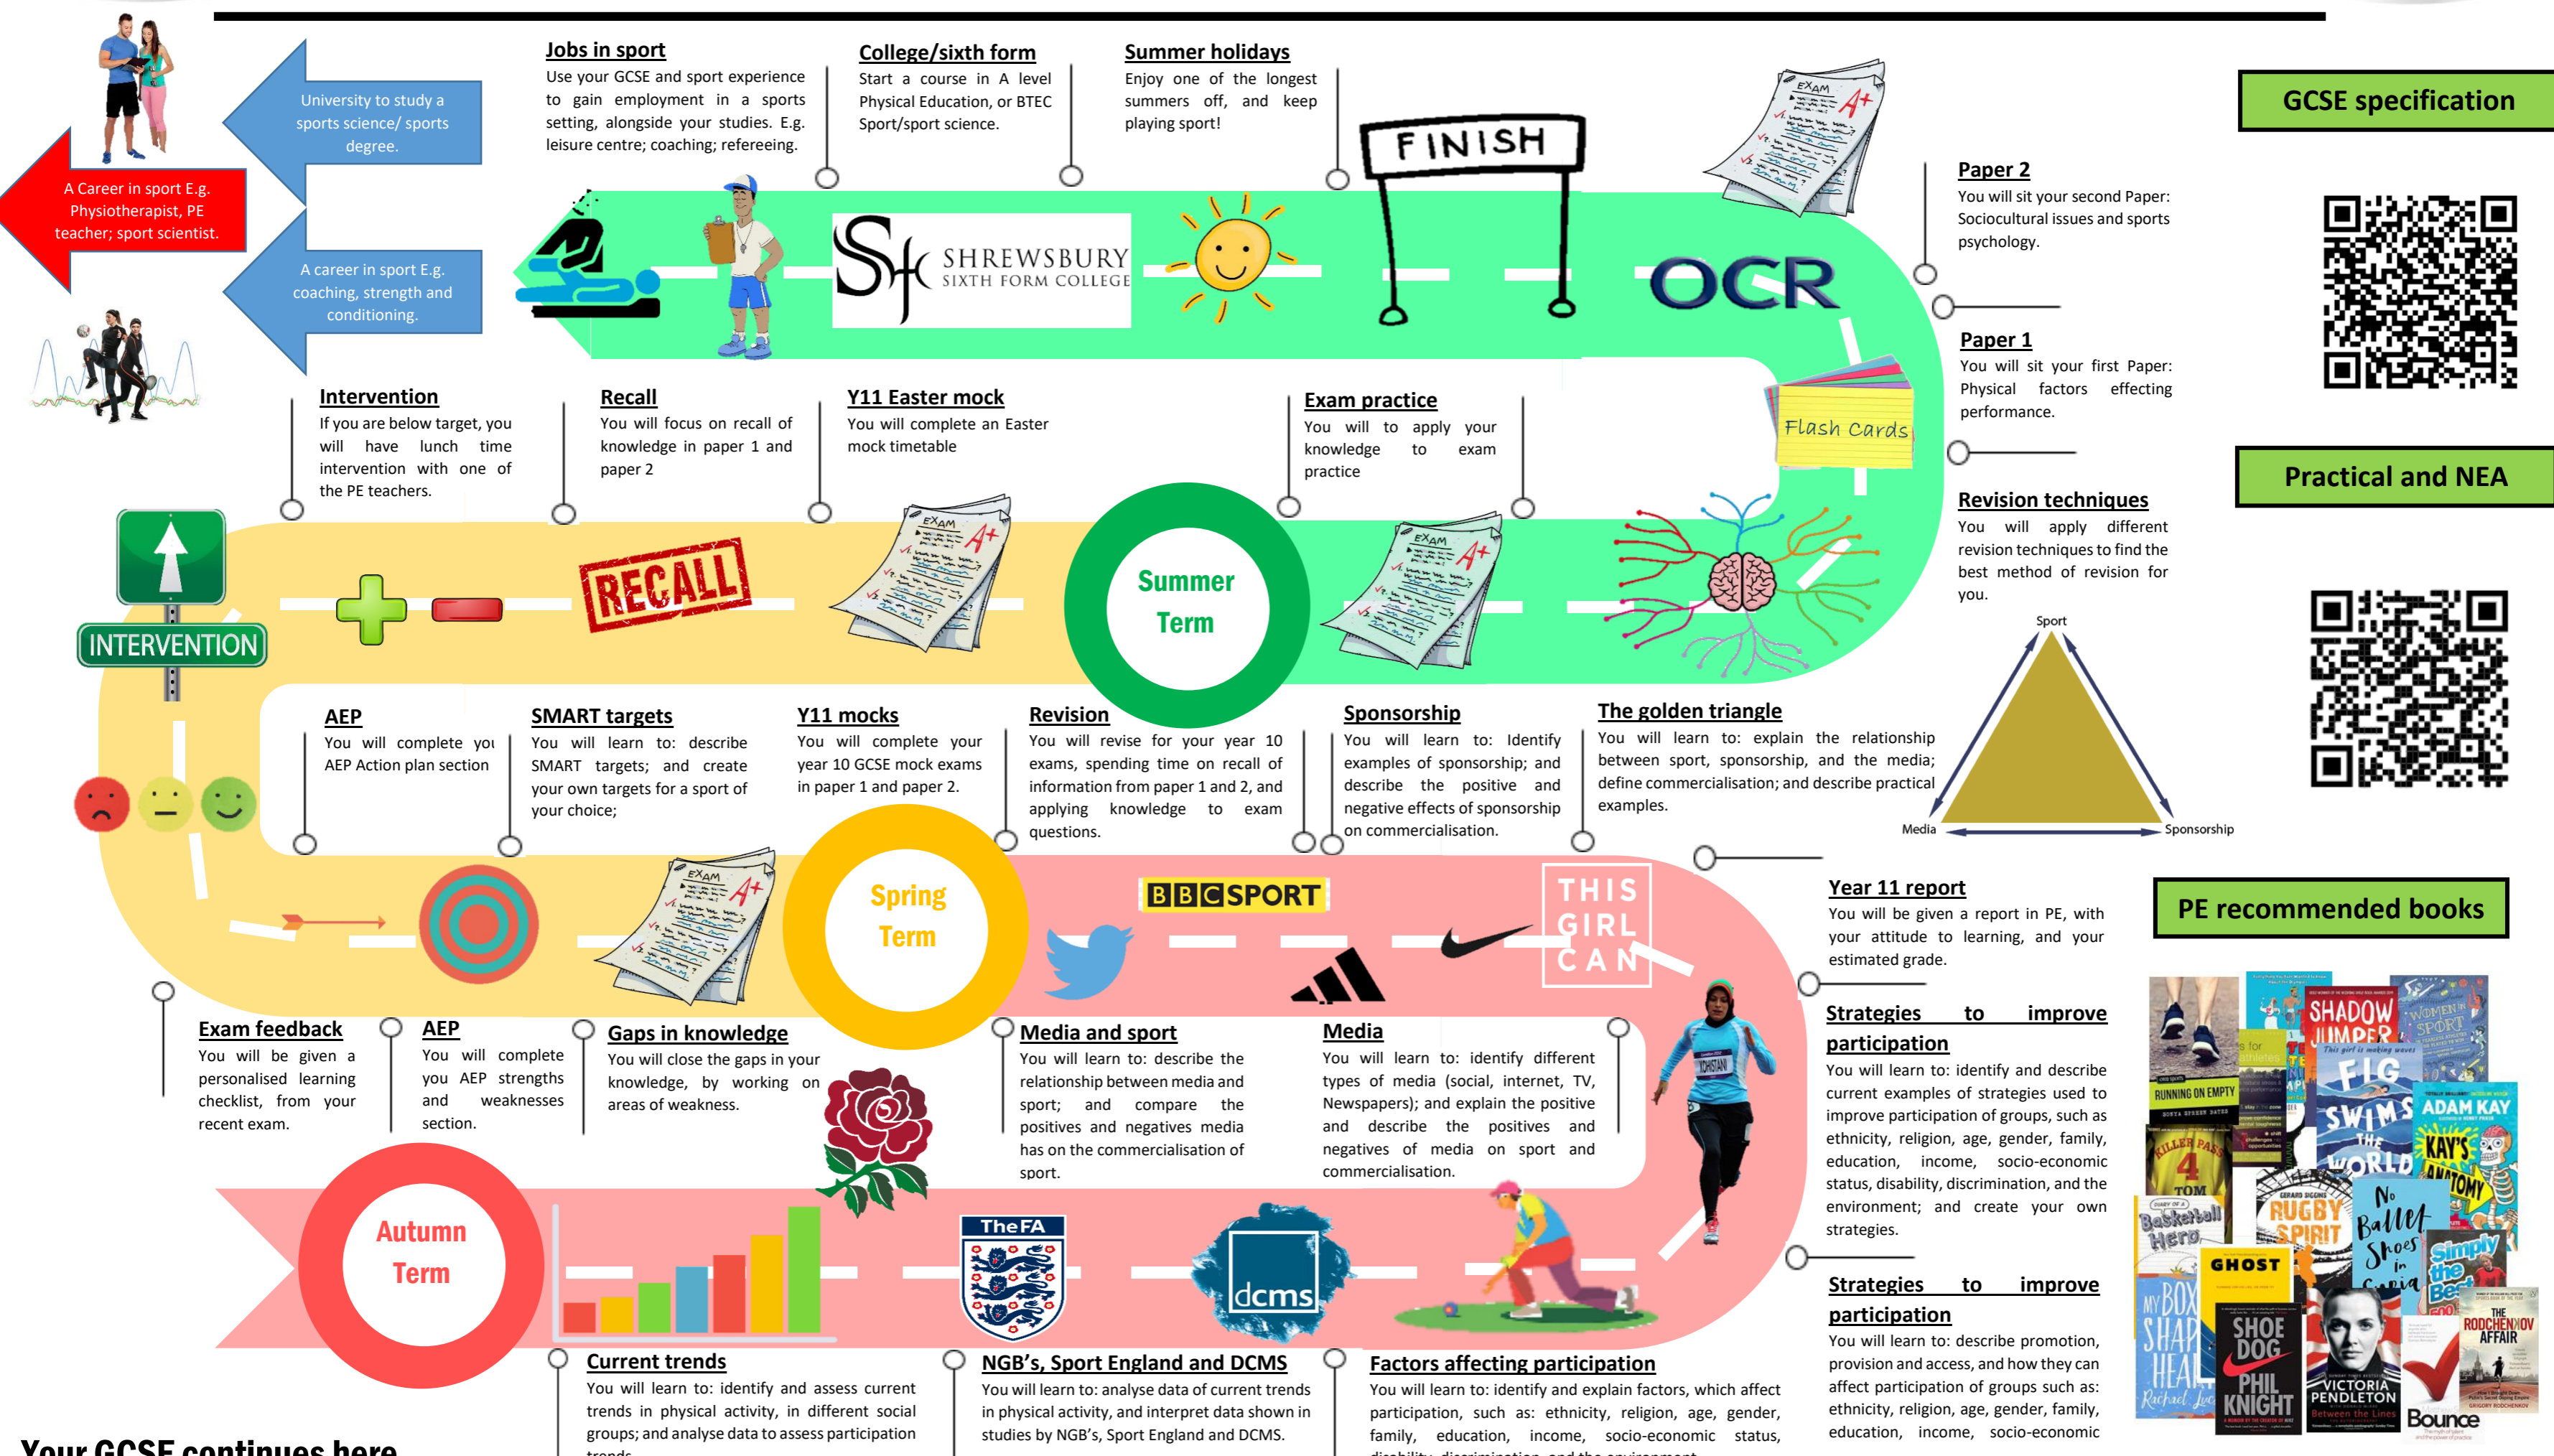

The Priory school - Physical Education

Year 10 GCSE – Curriculum map 2020-2021

GCSE specification

Practical and NEA

PE recommended books

Your GCSE course starts here...

The Priory school - Physical Education

Year 11 GCSE – Curriculum map 2020-2021

Your GCSE continues here...