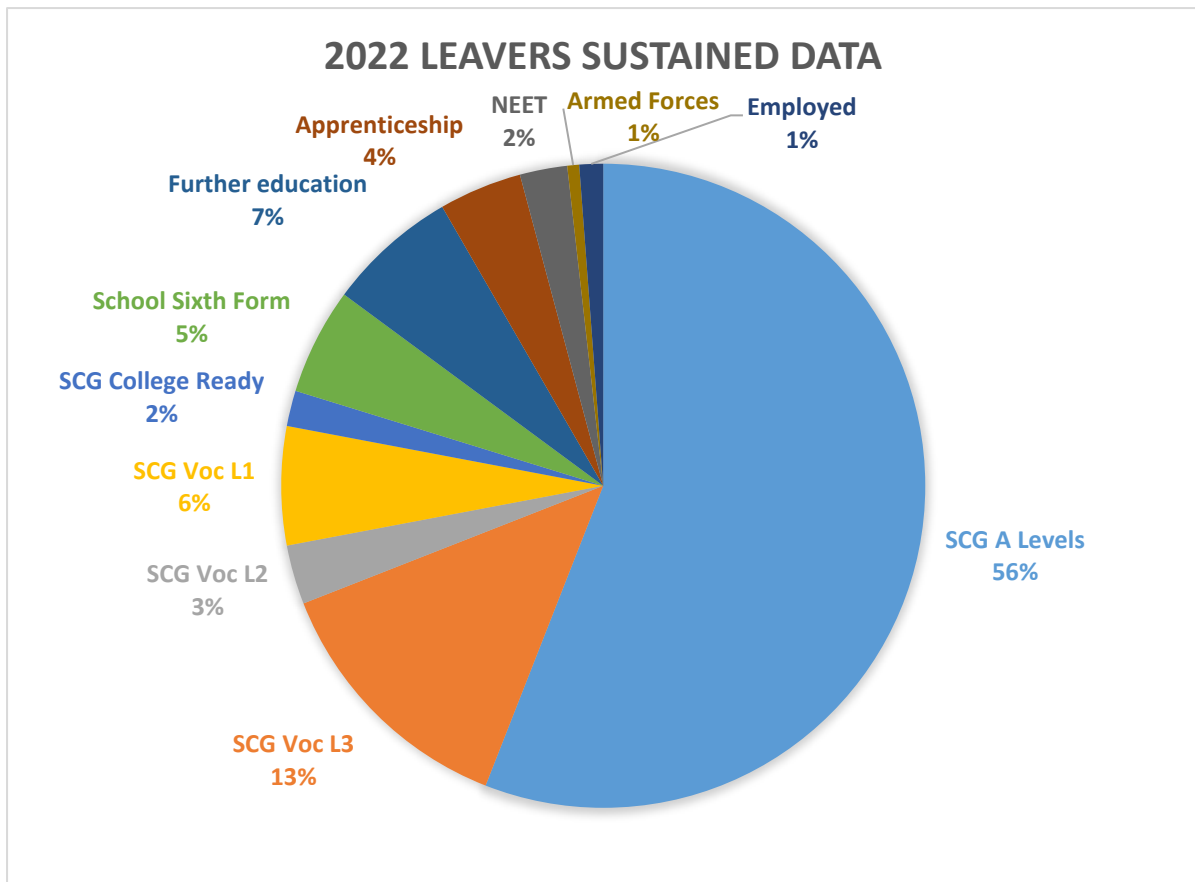

## 2022 Leavers Sustained Destinations Data

- SCG is Shrewsbury Colleges Group
- School Sixth Form includes Thomas Telford, Haberdashers' (Adams) Grammar, Shrewsbury School, Wrekin College
- Further Education includes North Shropshire College, Newton College, Shrewsbury Town Foundation, BOA College Birmingham